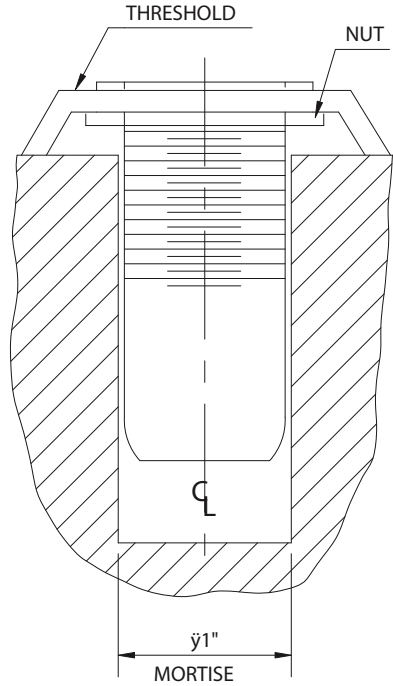

DUST PROOF STRIKE

-280X

Template No. T

HAGER RESERVES THE RIGHT TO MAKE PRODUCT CHANGES AND IS NOT RESPONSIBLE FOR OBSOLETE TEMPLATE ERRORS. CALL 1-800-325-9995 FOR CURRENT INFORMATION.

OPTIONAL THRESHOLD MOUNTING (FACE PLATE REMOVED)

J:\TEMPLATE\T-280X

Template No. T -280X

Template No. T -280X

DO NOT SCALE

HAGER HINGE CO.
 139 Victor St.
 St. Louis, MO 63104