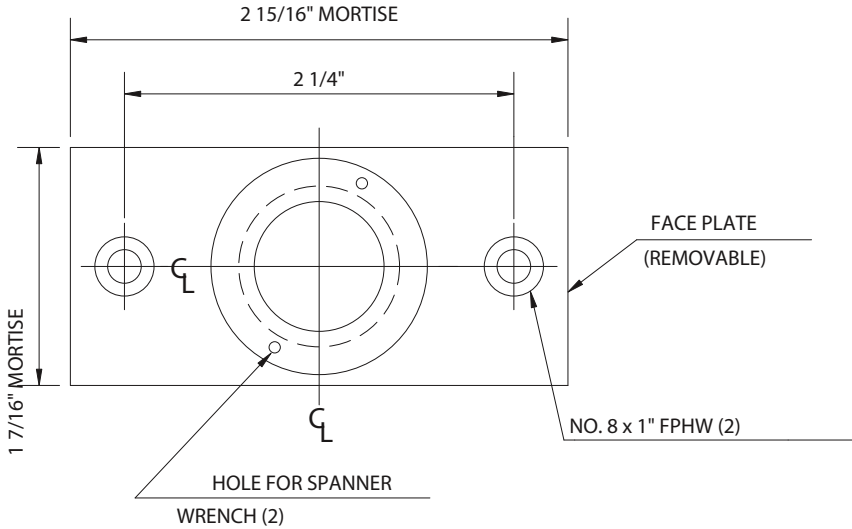

DUST PROOF STRIKE

-280X

Template No. T

HAGER RESERVES THE RIGHT TO MAKE PRODUCT CHANGES AND IS NOT RESPONSIBLE FOR OBSOLETE TEMPLATE ERRORS. CALL 1-800-325-9995 FOR CURRENT INFORMATION.

OPTIONAL THRESHOLD MOUNTING (FACE PLATE REMOVED)

J:\TEMPLATE\T-280X

Template No. T -280X

Template No. T -280X

DO NOT SCALE

HAGER HINGE CO.
 139 Victor St.
 St. Louis, MO 63104