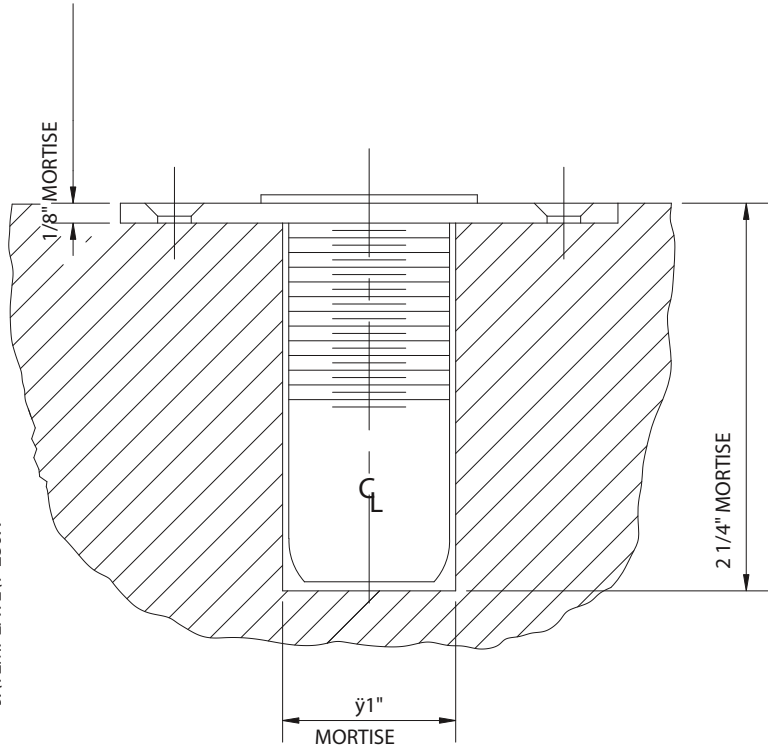

DUST PROOF STRIKE

-280X

Template No. T

HAGER RESERVES THE RIGHT TO MAKE PRODUCT CHANGES AND IS NOT RESPONSIBLE FOR OBSOLETE TEMPLATE ERRORS. CALL 1-800-325-9995 FOR CURRENT INFORMATION.

OPTIONAL THRESHOLD MOUNTING (FACE PLATE REMOVED)

J:\TEMPLATE\T-280X

Template No. T -280X

Template No. T -280X

DO NOT SCALE

HAGER HINGE CO.
 139 Victor St.
 St. Louis, MO 63104